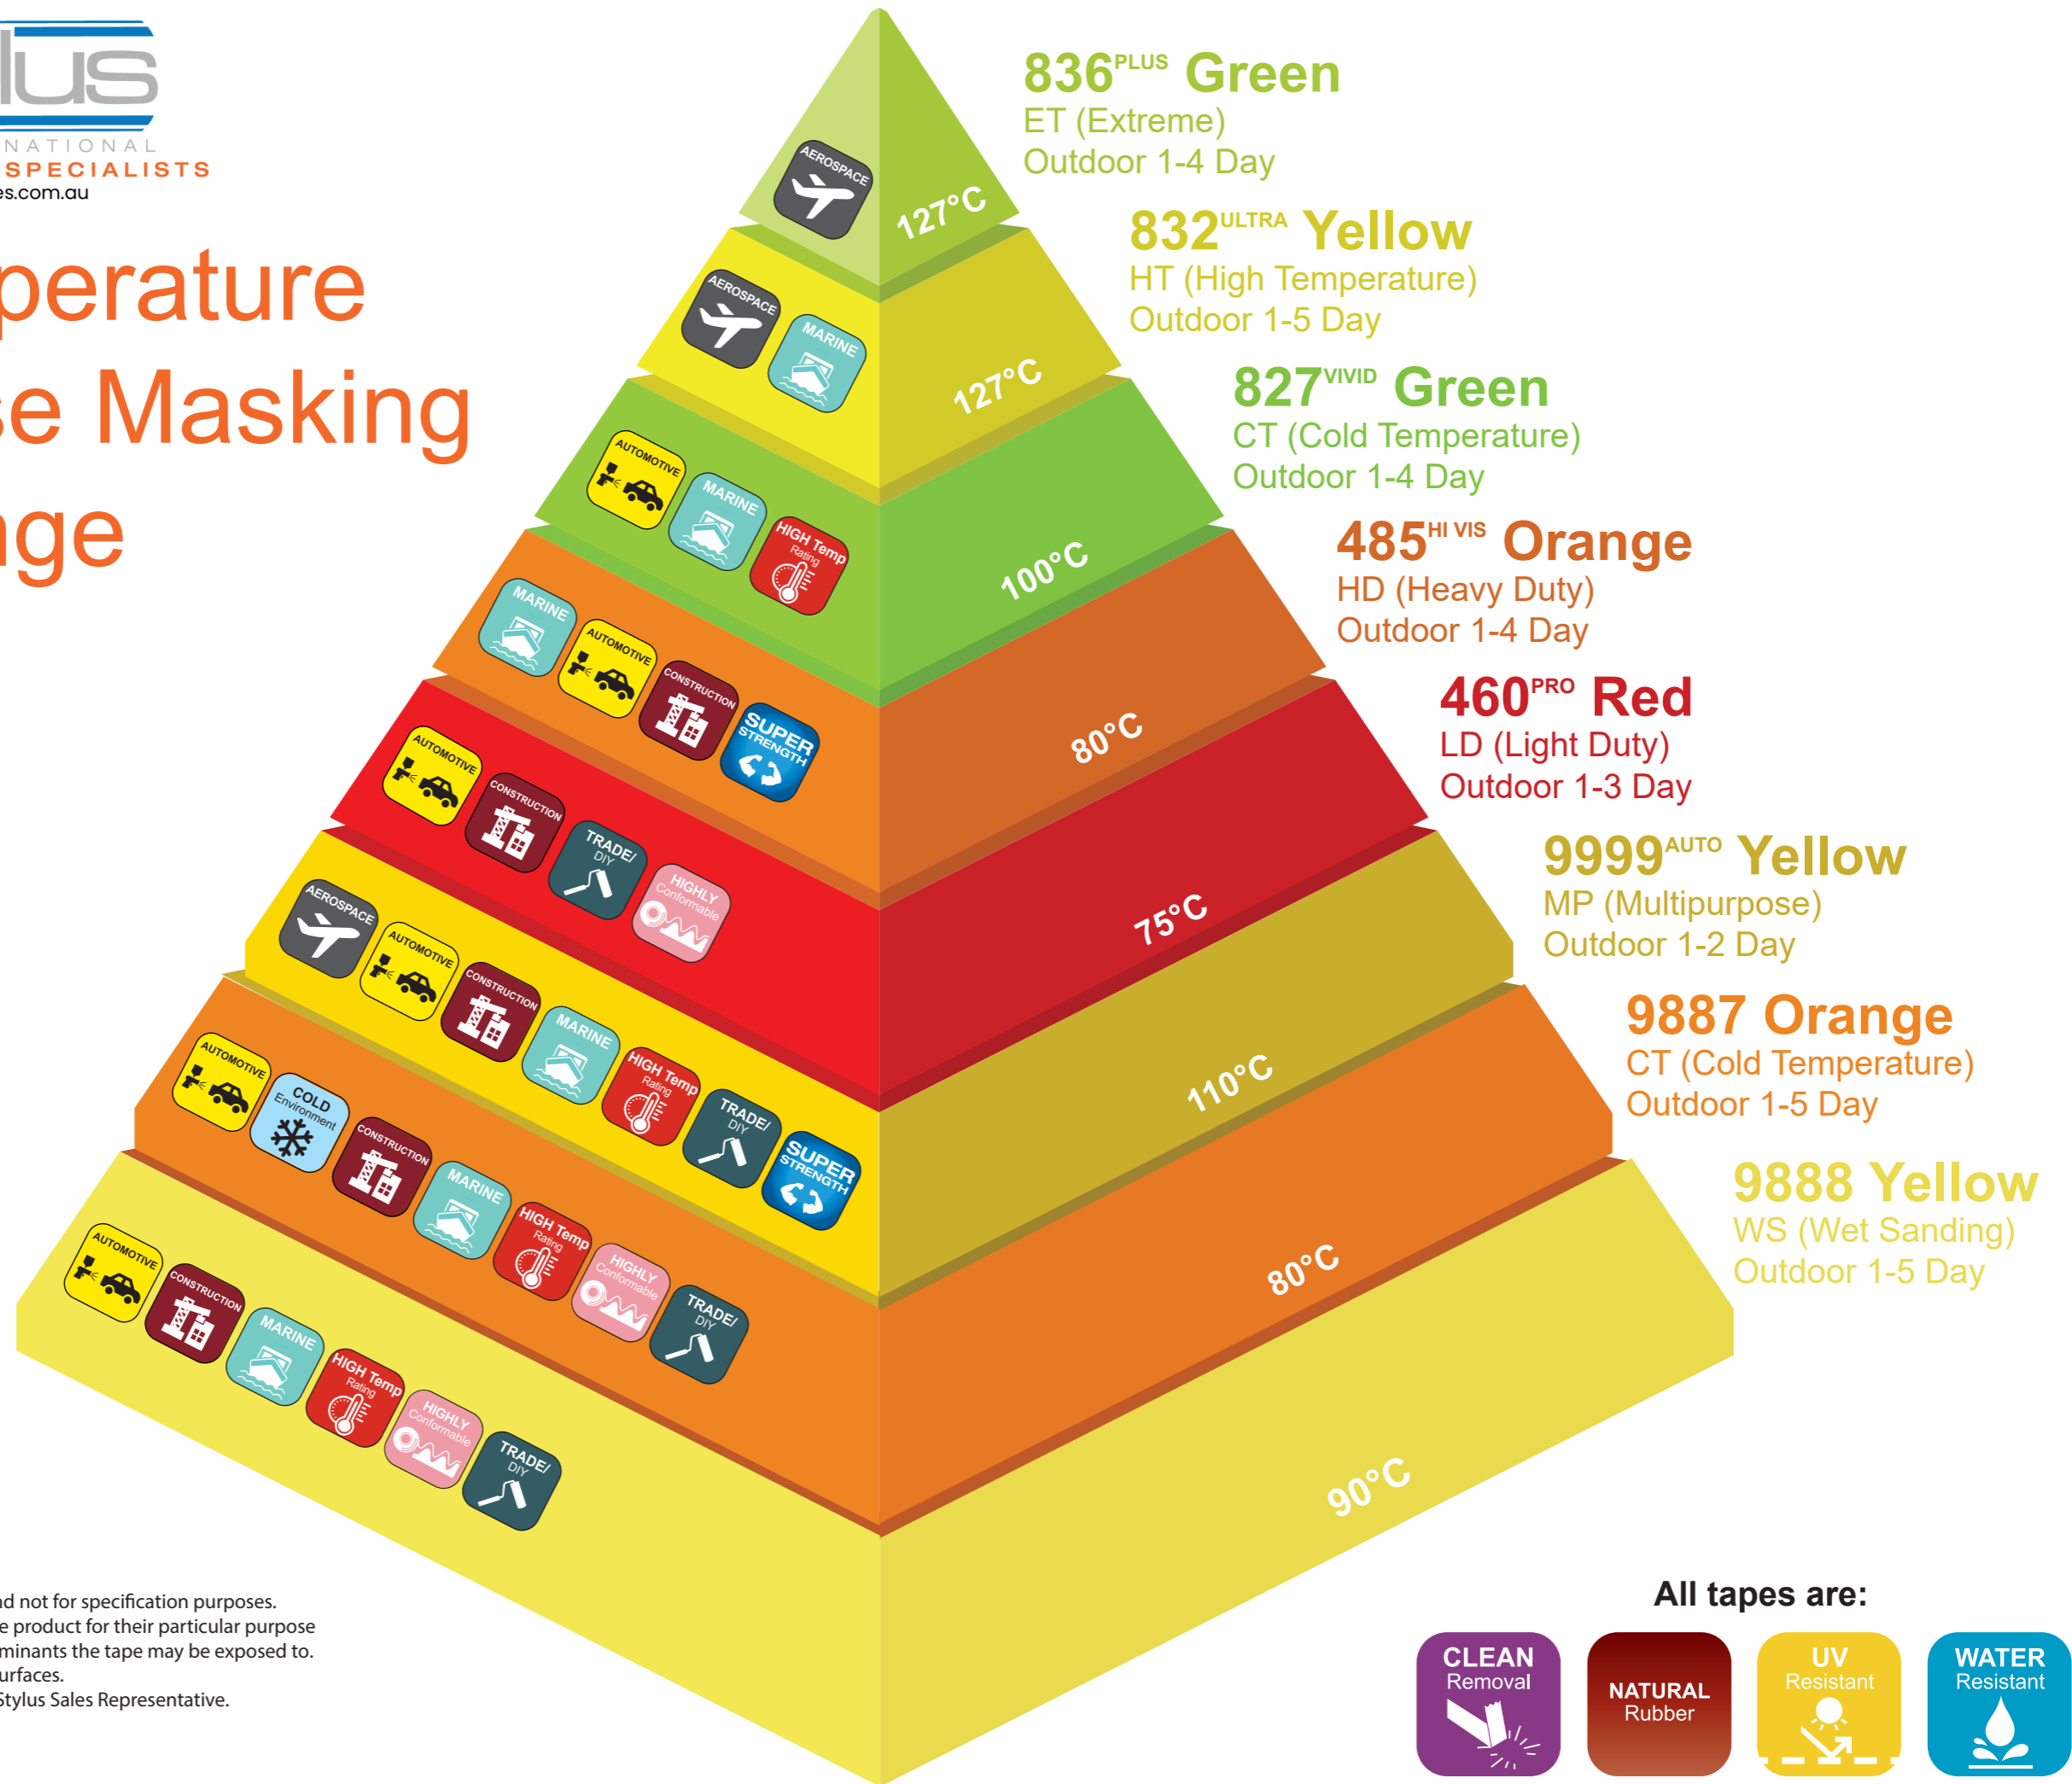

High Temperature Multipurpose Masking Range

This information is given in good faith for guidance only and not for specification purposes. The user is responsible for determining the suitability of the product for their particular purpose such as type of substrate being applied to and other contaminants the tape may be exposed to. Tape should never be applied to freshly painted/uncured surfaces. If you require any further information please contact your Stylus Sales Representative.